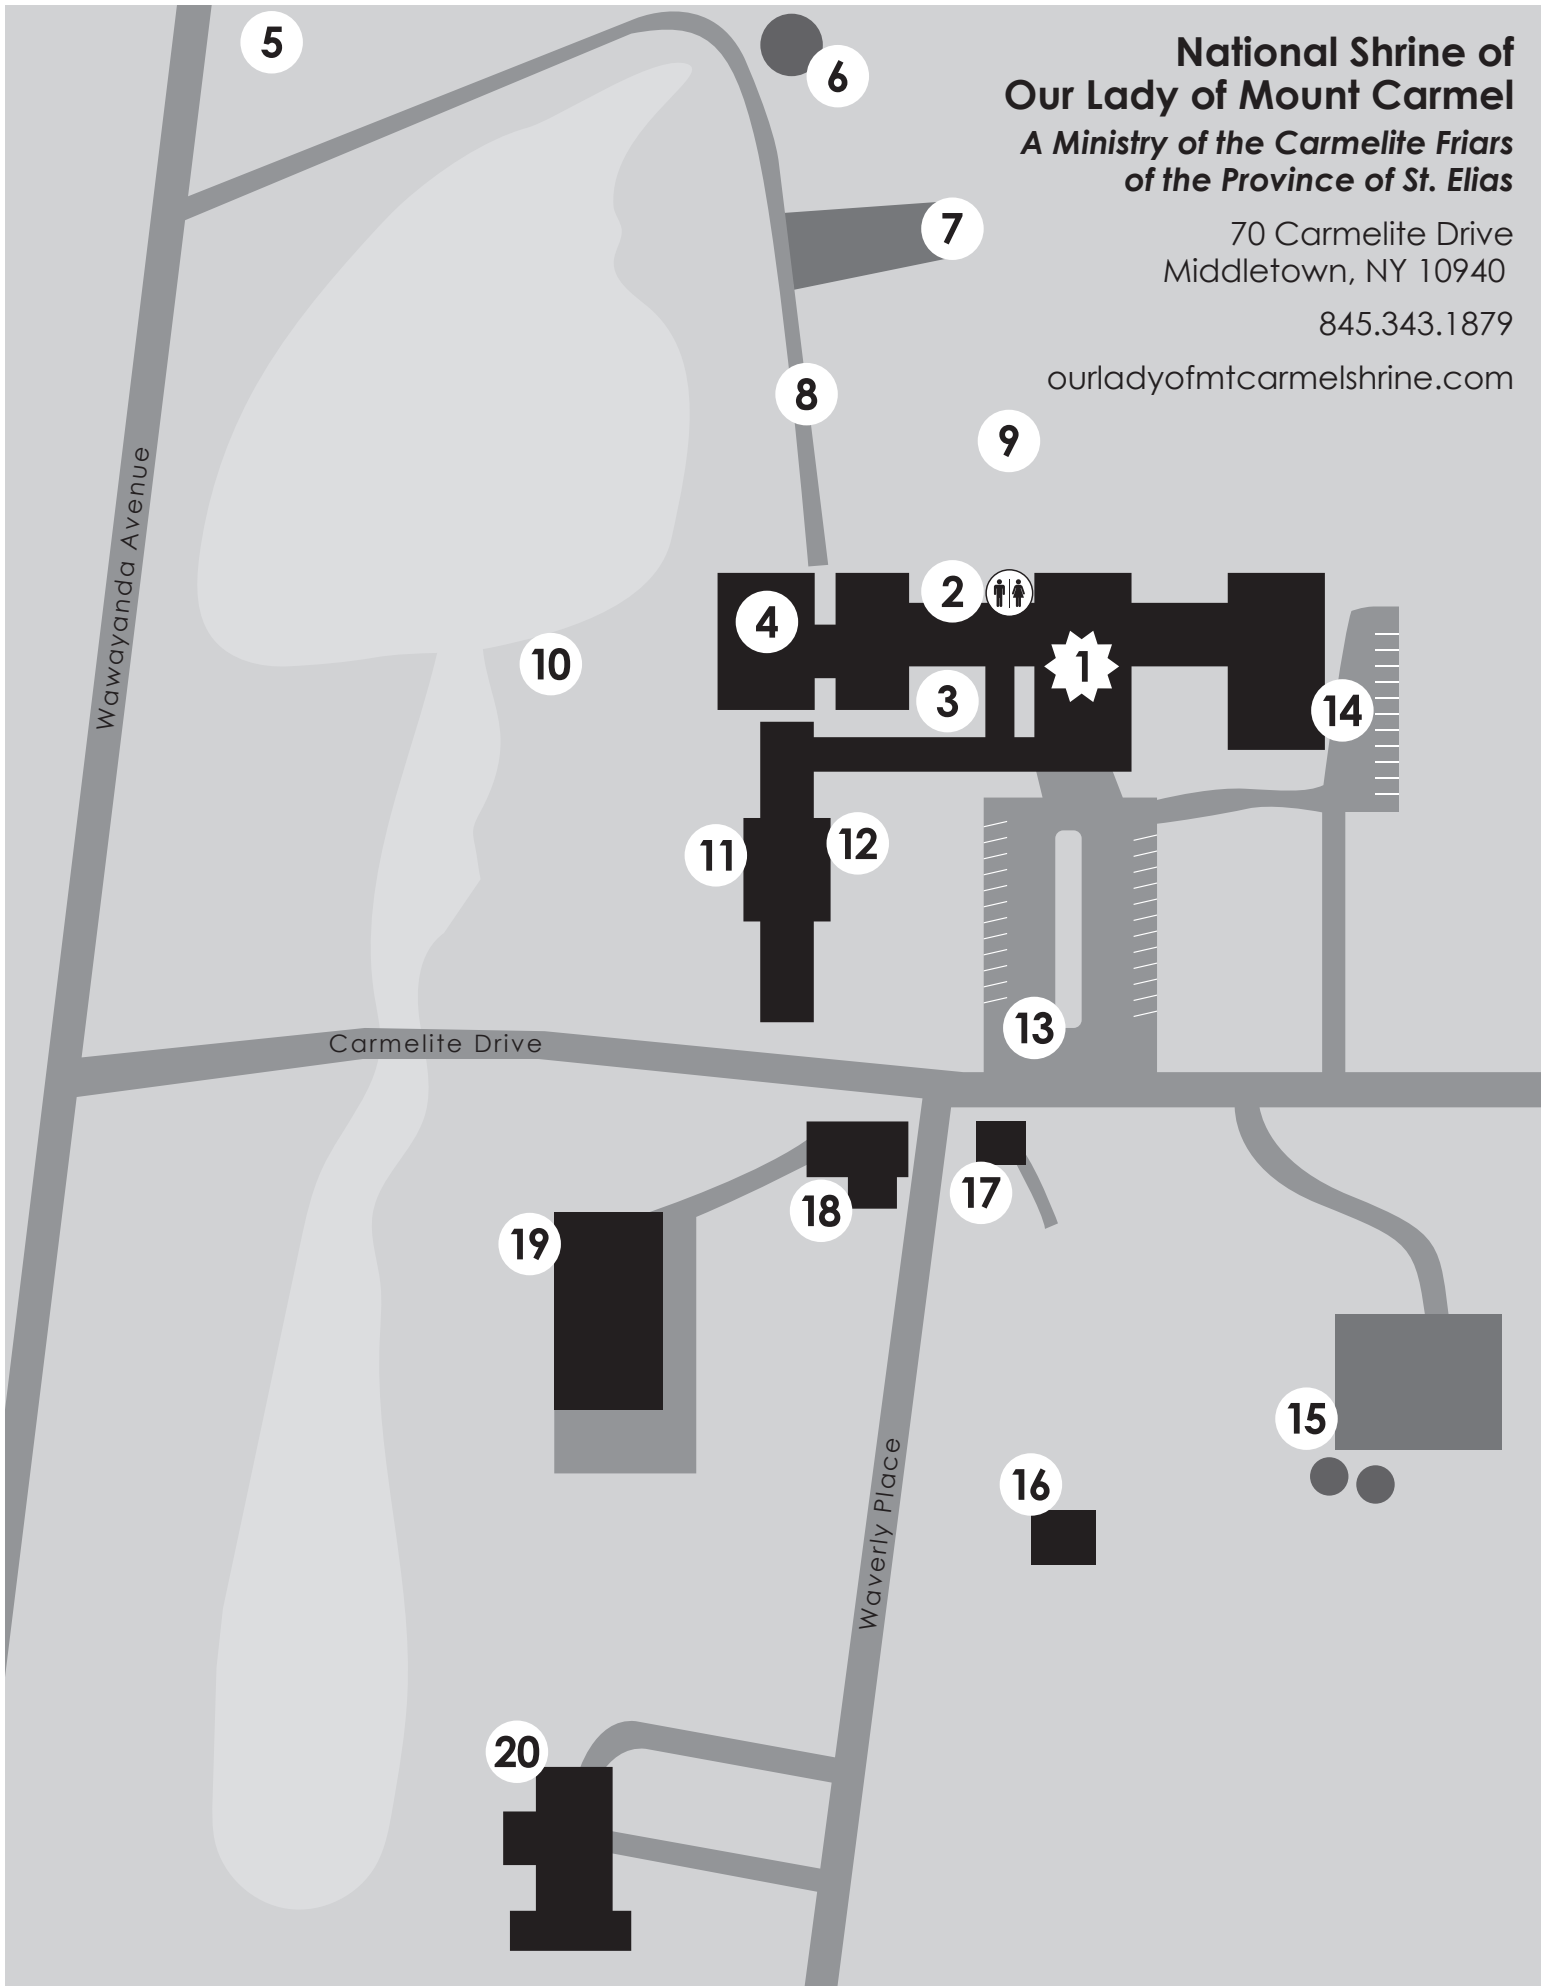

**National Shrine of
Our Lady of Mount Carmel**
*A Ministry of the Carmelite Friars
of the Province of St. Elias*

70 Carmelite Drive
Middletown, NY 10940

845.343.1879

ourladyofmtcarmelshrine.com

Shrine Map

- | | | |
|---|--|--|
| <p>1. Main Chapel & Indoor Shrines</p> <ul style="list-style-type: none"> • La Bruna Shrine • Saint Patrick Shrine • Saint Therese Shrine • Infant of Prague Shrine • Saint Joseph Shrine <p>2. Gift Store</p> <ul style="list-style-type: none"> • Elijah Fireside Lounge • Edith Stein Conf. Room • Lay Carmelite Office • Archive <p>3. Meditation Garden & Saint Therese Garden</p> | <p>4. Carmelite New York Provincial Offices</p> <p>5. Sacred Heart Statue</p> <p>6. Our Lady of Mount Carmel Shrine</p> <p>7. Our Lady of La Vang</p> <p>8. Saints Walk</p> <p>9. Picnic Grove</p> <p>10. O'Connor Hall Cross</p> <p>11. OLMC-Scapular Vision Shrine</p> <p>12. Cloister Walk & Carmelite Stations of the Cross</p> | <p>13. Saint Albert Statue</p> <p>14. Pilgrim Hall</p> <p>15. Carmelite Cemetery, Celtic Cross Statue & Saint Elias Statue</p> <p>16. Our Lady of Knock Shrine</p> <p>17. Saint Joseph Shrine & Gazebo</p> <p>18. Barn</p> <p>19. Brandsma Priory</p> <p>20. Saint Albert's Priory</p> |
|---|--|--|